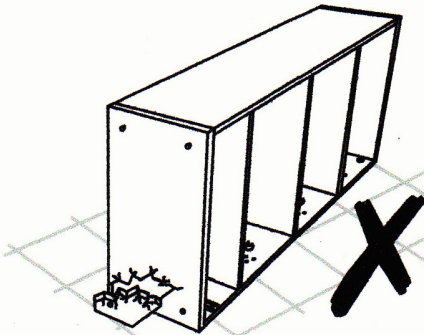

Julian Bowen Limited

Greenwich Glass Table

Assembly Instructions

No Extra Tools Required

Julian Bowen Limited
(01623 727374)

Hardware

Parts

Safety Advice

Small component parts could choke a child if swallowed.

We strongly recommend that you keep children well away from the work area.

It would be sensible to lay a sheet or blanket on the floor where you intend to work to avoid scratching this product and to protect your floor.